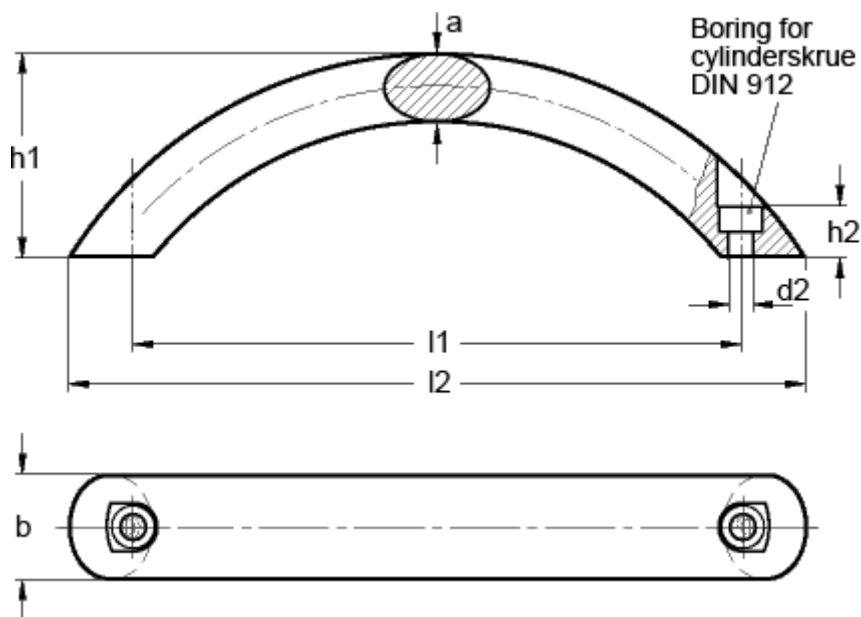

Article number: 20087365

Description: E+G Arch handle GN 565.4-20-192-B-RS

Measures

a	= 13
b	= 20
d2	= 5.3
h1	= 51
h2	= 10
l1	= 192
l2 approx.	= 221
t min	= 8.5